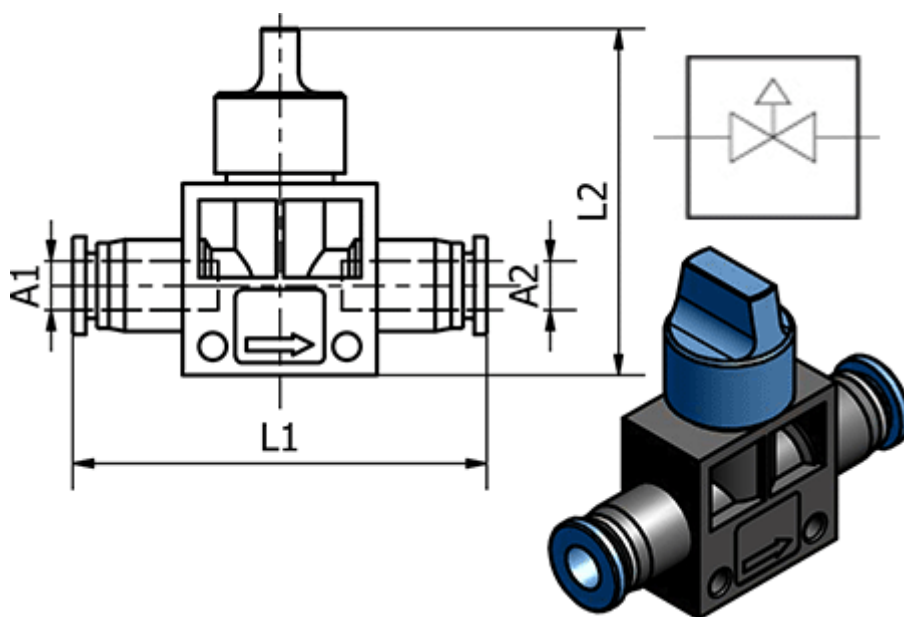

Data Sheet

Article number: 586190006

Description: Hand Valve 190.006, - Ø6, Ø6
Push-in

Measures

Ext. Hose Diameter A1 = 6

Ext. Hose Diameter A2 = 6

L1 = 51.6

L2 = 41.5